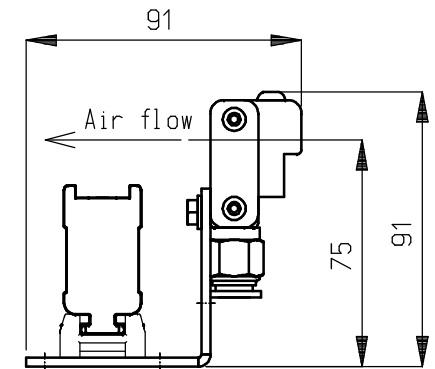

CABLE END with  
M12 male 5 pole  
connector

Standard air connection (Qx)

Mounting distances	
Air Knife	Md
12"	228,6
18"	381,0
24"	533,4

Dimensions table				
Air Knife *	Dim. A	Dim. B	Brackets	Q
30" (12+18)	772,0	810	4	3
36" (18+18)	924,4	990	4	4
42" (18+24)	1076,8	1170	4	4
48" (24+24)	1229,2	1260	4	4
54" (18+18+18)	1391,6	1440	6	6
60" (18+18+24)	1544,0	1620	6	6
66" (18+24+24)	1696,4	1800	6	6
72" (24+24+24)	1848,8	1890	6	6

NOTES:  
 - \* The longest Air Knife is placed at the CABLE END of the bar  
 - For overview of connections and power supplies see drawing 15310100