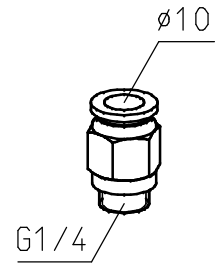

CABLE END with  
M12 male 5 pole  
connector

Standard air connection (Qx)

Mounting distances	
Air Knife	Md
12"	228,6
18"	381,0
24"	533,4

Dimensions table				
Air Knife *	Dim. A	Dim. B	Brackets	Q
30" (12+18)	772,0	810	4	3
36" (18+18)	924,4	990	4	4
42" (18+24)	1076,8	1170	4	4
48" (24+24)	1229,2	1260	4	4
54" (18+18+18)	1391,6	1440	6	6
60" (18+18+24)	1544,0	1620	6	6
66" (18+24+24)	1696,4	1800	6	6
72" (24+24+24)	1848,8	1890	6	6

NOTES:  
 - \* The longest Air Knife is placed at the CABLE END of the bar  
 - For overview of connections and power supplies see drawing 15310100