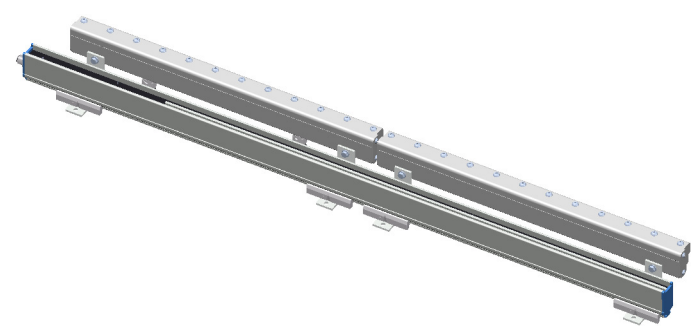

CABLE END with  
M12 male 5 pole  
connector

Standard air connection (Qx)

Mounting distances	
Air Knife	Md
12"	228,6
18"	381,0
24"	533,4

Dimensions table				
Air Knife *	Dim. A	Dim. B	Brackets	Q
30" (12+18)	772,0	810	4	3
36" (18+18)	924,4	990	4	4
42" (18+24)	1076,8	1170	4	4
48" (24+24)	1229,2	1260	4	4
54" (18+18+18)	1391,6	1440	6	6
60" (18+18+24)	1544,0	1620	6	6
66" (18+24+24)	1696,4	1800	6	6
72" (24+24+24)	1848,8	1890	6	6

NOTES:  
 - \* The longest Air Knife is placed at the CABLE END of the bar  
 - For overview of connections and power supplies see drawing 15310100