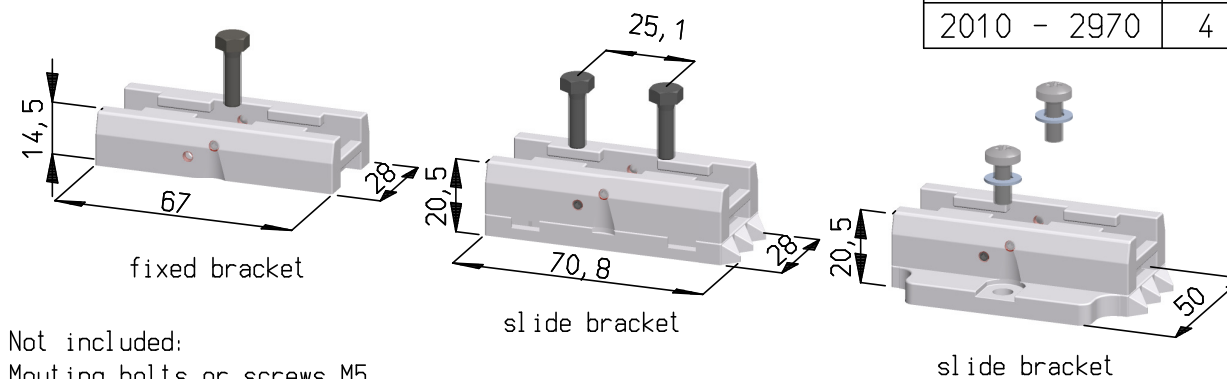

R* min. R (fixed installation) = 25mm
min. R (flexible installation) = 65mm

Cable exit options

Total length
(= Eff.L. + 205)

Parts separate to order

Optional Mounting brackets (Stainless steel)

Included Mounting brackets with mounting options

P/N: 4532000100

Not included:
Mounting bolts or screws M5
(type depending on option)

Brackets	
Tot. length	QTY
270 - 990	2
1050 - 1950	3
2010 - 2970	4

Ex Certified Product
No modifications permitted without the approval of the "authorised person"