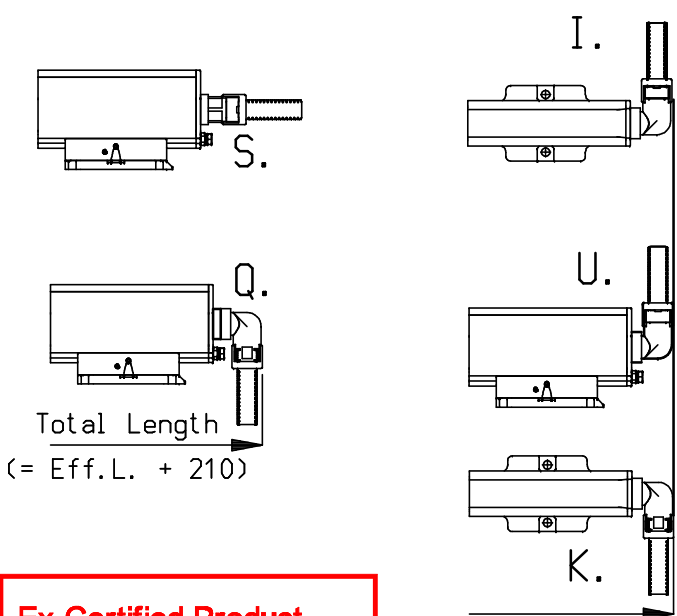

R* min. R (fixed installation) = 25mm
min. R (flexible installation) = 65mm

Cable exit options

Total length
(= Eff.L. + 205)

Parts separate to order

Optional Mounting brackets (Stainless steel)

Included Mounting brackets with mounting options

P/N: 4532000100

Not included:
Mounting bolts or screws M5
(type depending on option)

Brackets	
Tot. length	QTY
270 - 990	2
1050 - 1950	3
2010 - 2970	4

Ex Certified Product
No modifications permitted without the approval of the "authorised person"